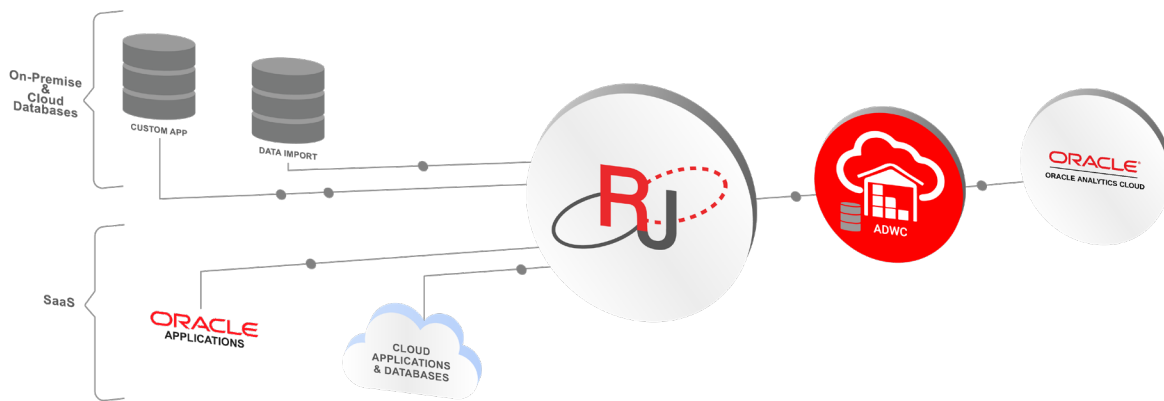

# Relational Junction for Oracle

Relational Junction is Oracle Cloud certified and is recognized by Oracle as a ground-breaking solution that supports critical data management and analytics use cases.

## Maximize the Power of Oracle Cloud

Sesame Software's data management platform, Relational Junction, integrates with Oracle Cloud in just minutes. Relational Junction enables you to replicate and integrate your business data with Oracle Applications, as well as other data sources.

### Rapid Data Integration

- ✓ Easily integrate and replicate data to the destination of your choice - Oracle ADW, ADB, ATP, and many other data warehouses and databases
- ✓ High-volume data pipelines quickly connect on-premise / cloud data sources and applications

## About Sesame Software

Sesame Software is the Enterprise Data Management leader, delivering data rapidly for enhanced reporting and analytics. Sesame Software's data platform combines data warehousing, integration, replication, and backup capabilities to fit your business needs. Quickly connect to SaaS, on-premise, and cloud applications for accelerated insights. Learn more today!